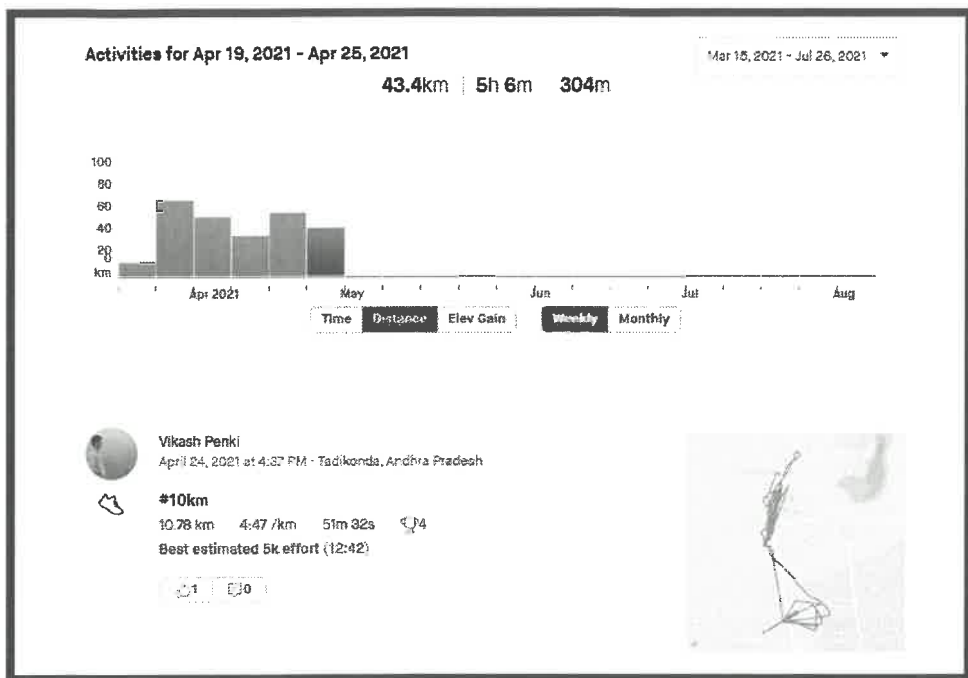

4. P.Vikash (L/II M.Pharmacy)

Last 4 Weeks	
Avg Distance / Week	0 km
Avg Time / Week	0h 0m
Avg Runs / Week	0
All-Time PRs	
Estimated Best Efforts	
1k	2:09
1 mile	3:42
5k	12:42
10k	1:03:22
2021	
Distance	268.9 km
Time	29h 31m
Elev Gain	1,476 m
Runs	27
All-Time	
Distance	268.9 km
Runs	27