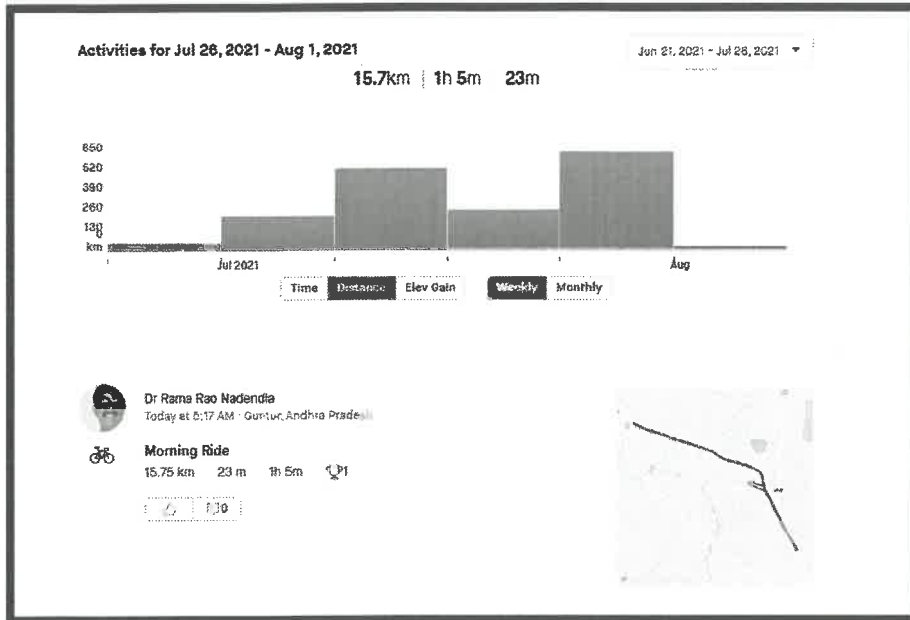

1. Prof. Rama Rao Nadendla (Principal)

Last 4 Weeks	
Avg Rides / Week	9
Avg Distance / Week	405 km
Avg Time / Week	3h 41m
2021	
Distance	1,618.2 km
Time	126h 45m
Elev Gain	3,723 m
Rides	37
All-Time	
Distance	1,618.2 km
Rides	37
Longest Ride	132.2 km
Biggest Climb	

Tadikonda, Guntur, 522034, AP, India
 Latitude: 16°22'10"N Longitude: 80°22'10"E
 Local: 02:53:21 PM Altitude: 40.07 meters
 GMT: 05:25:11 PM Saturday, 17-07-2021
 Note: Bin Empty

PLASTIC BAGS, 200-1000 YEARS