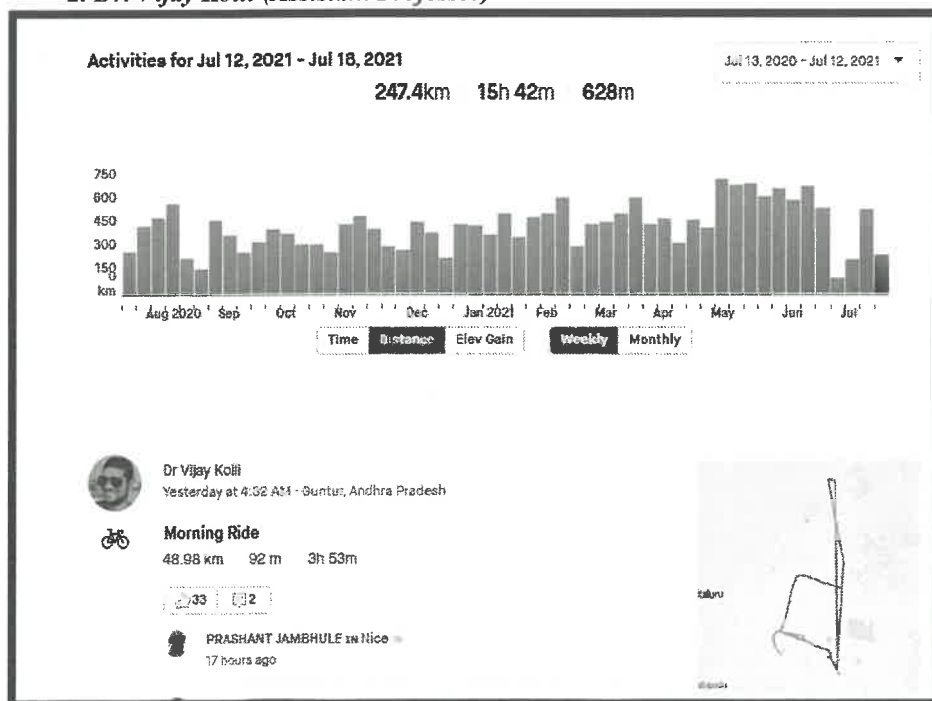

2. Dr. Vijay Kolli (Assistant Professor)

Last 4 Weeks	
Avg Rides / Week	5
Avg Distance / Week	321 km
Avg Time / Week	19h 12m
2021	
Distance	14,202.5 km
Time	708h 40m
Elev Gain	29,900 m
Rides	165
All-Time	
Distance	26,698.5 km
Rides	353
Longest Ride	208.1 km
Biggest Climb	209 m

Handwritten signature and date: 10/8/2021

PRINCIPAL
Chalapathi Institute of Pharmaceutical Sciences
(Autonomous)
Chalapathi Nagar LAM, GUNTUR-34.