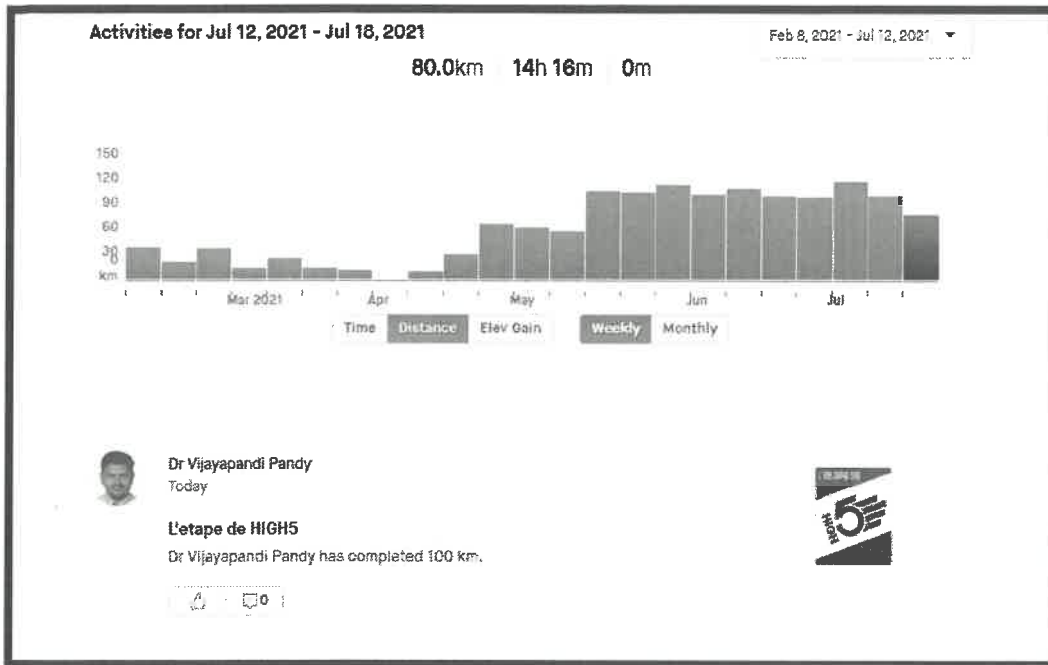

3. Dr. Vijayapandi Pandey (Professor)

Last 4 Weeks	
Avg Distance / Week	106.6 km
Avg Time / Week	18h 30m
Avg Runs / Week	10
All-Time PRs	
Estimated Best Efforts	
1k	3:07
1 mile	11:17
5k	45:41
10k	1:36:40
Half-Marathon	3:38:38
2021	
Distance	1,528.9 km
Time	277h 6m
Elev Gain	37 m
Runs	165
All-Time	
Distance	1,528.9 km
Runs	165