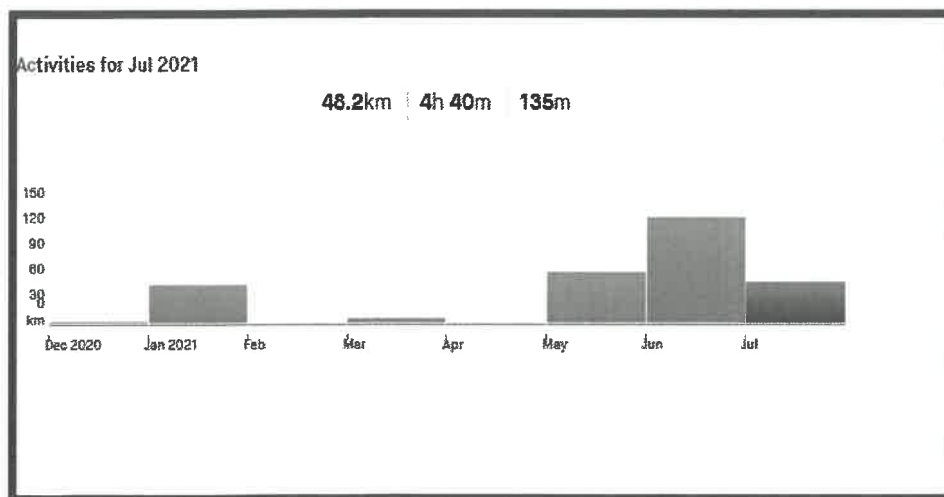

5. Sk.Sajid (II/IV B.Pharmacy)

Last 4 Weeks	
Avg Distance / Week	2.5 km
Avg Time / Week	0h 29m
Avg Runs / Week	0
All-Time PRs	
Estimated Best Efforts	
1k	2:21
1 mile	4:34
5k	25:11
10k	1:58:53
2021	
Distance	109.8 km
Time	20h 40m
Elev Gain	71 m
Runs	27
All-Time	
Distance	111.6 km
Runs	28

10/8/2021
PRINCIPAL
Chalapati Institute of Pharmaceutical Sciences
(Autonomous)
Chalapati Nagar LAM, GUNTUR-34.